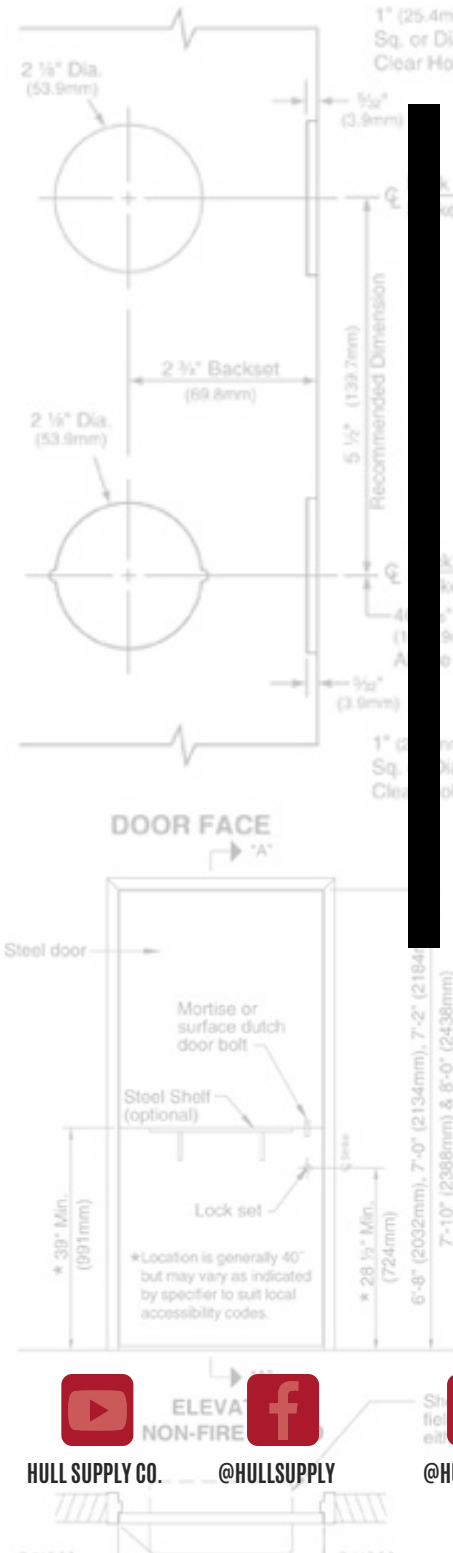

WHY CHOOSE PRE-INSTALL

When you have our team pre-install hardware, Hull Supply will make your job much easier to accomplish. We can pre-install exit devices, locksets, electric locksets, hinges, closers, flush bolts, kickplates, and overhead stops. When it comes to electrified hardware, we can connect and test all the wiring for exit devices, electric strikes, programmable locks, special applications, and accessories. Door hardware with locations that are determined by field conditions (sweeps, surface door bottoms, astragals, etc.) are not pre-installed. Hull supply will QC each door before loading it onto the pallet and is responsible for signing off on the completed door before it arrives on the jobsite. We will deliver the pre-installed doors on pallets with special blocking between to protect from damage. The pallets are usually offloaded with a forklift and individually loaded onto drywall carts. Pre-installed doors take less time and manpower to install, so you can swing more doors per day with fewer people. Ask us how to start saving time, money, and hassle with our pre-installation services.